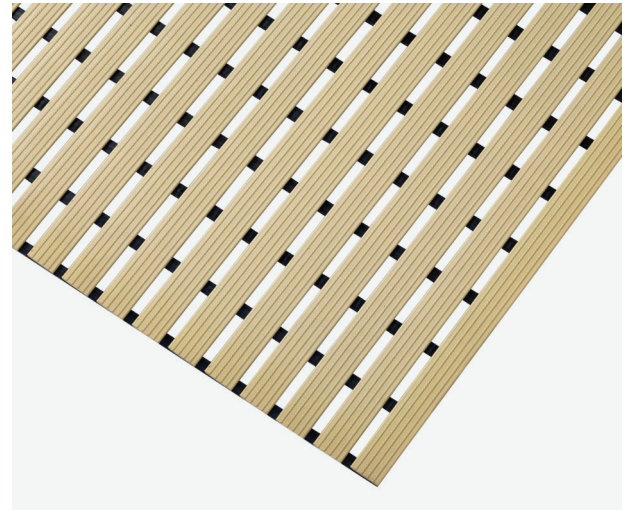

Barefoot Comfort

Barefoot Comfort is a strong, impact resistant, flexible duckboard mat with a unique cross-ribbed design for barefoot hygiene, comfort and stability. Constructed from the highest-grade unplasticized PVC, the design allows water to drain on all sides, whilst the mats deadweight ensures they rest firmly on the floor. Barefoot Comfort has been designed with the sole focus of preventing slips to ensure pools, baths and saunas can be enjoyed safely.

Code	Metric	Imperial	Thickness	Weight	Type	Colour
06-0349-1	60cm x 10m	2' x 33'	12mm	35kg	Roll	Beige
06-0349-2	60cm x 10m	2' x 33'	12mm	35kg	Roll	Blue
06-0349-3	60cm x 10m	2' x 33'	12mm	35kg	Roll	Grey
06-0349-4	60cm x 10m	2' x 33'	12mm	35kg	Roll	White
06-0349-5	80cm x 10m	3' x 33'	12mm	47kg	Roll	Beige
06-0349-6	80cm x 10m	3' x 33'	12mm	47kg	Roll	Blue
06-0349-7	80cm x 10m	3' x 33'	12mm	47kg	Roll	Grey
06-0349-8	80cm x 10m	3' x 33'	12mm	47kg	Roll	White
06-0349-9	100cm x 10m	3' x 33'	12mm	58kg	Roll	Beige
06-0349-10	100cm x 10m	3' x 33'	12mm	58kg	Roll	Blue

Barefoot Comfort

Code	Metric	Imperial	Thickness	Weight	Type	Colour
06-0349-11	100cm x 10m	3' x 33'	12mm	58kg	Roll	Grey
06-0349-12	100cm x 10m	3' x 33'	12mm	58kg	Roll	White

Please note, all Imperial sizes have either been rounded up or down to the nearest whole number