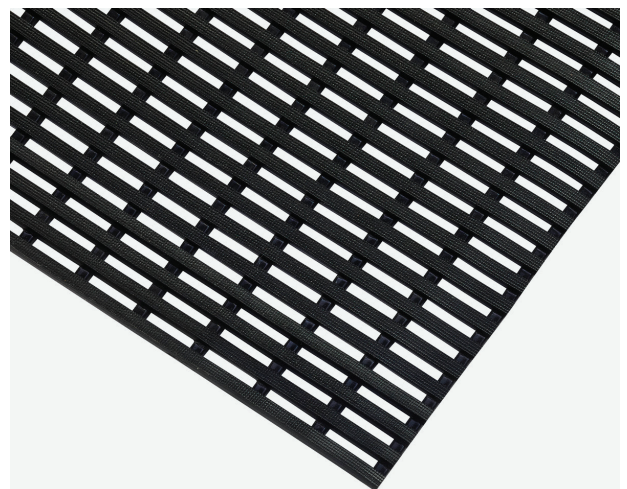

SafeGrip Elite

SafeGrip Elite is the ultimate multi-use slip resistant mat designed to withstand extensive foot traffic. SafeGrip Elite can be used in wet areas such as swimming pools, changing and various other sport and leisure facilities, along with industrial, construction and catering establishments where slip hazards exist. The strong, non-porous PVC with channelled underbars automatically self-drain even when faced with large amount of water, oil, grease, or chemicals. The mats embossed surface provides exceptional grip whilst the anti-microbial and anti-fungal additives ensures excellent hygiene. SafeGrip Elite also offers excellent sound absorption properties. Connector clips are available for side or end joining to create the perfect shape or fit.

Suitable for indoor and outdoor use

Code	Metric	Imperial	Thickness	Weight	Type	Colour
06-0333-1	60cm x 10m	2' x 33'	11mm	33kg	Roll	Black
06-0333-2	60cm x 10m	2' x 33'	11mm	33kg	Roll	Blue
06-0333-3	60cm x 10m	2' x 33'	11mm	33kg	Roll	Green
06-0333-4	60cm x 10m	2' x 33'	11mm	33kg	Roll	Grey

SafeGrip Elite

Code	Metric	Imperial	Thickness	Weight	Type	Colour
06-0333-5	60cm x 10m	2' x 33'	11mm	33kg	Roll	Red
06-0333-7	80cm x 10m	3' x 33'	11mm	44kg	Roll	Black
06-0333-8	80cm x 10m	3' x 33'	11mm	44kg	Roll	Blue
06-0333-9	80cm x 10m	3' x 33'	11mm	44kg	Roll	Green
06-0333-10	80cm x 10m	3' x 33'	11mm	44kg	Roll	Grey
06-0333-11	80cm x 10m	3' x 33'	11mm	44kg	Roll	Red
06-0333-13	100cm x 10m	3' x 33'	11mm	55kg	Roll	Black
06-0333-14	100cm x 10m	3' x 33'	11mm	55kg	Roll	Blue
06-0333-15	100cm x 10m	3' x 33'	11mm	55kg	Roll	Green
06-0333-16	100cm x 10m	3' x 33'	11mm	55kg	Roll	Grey
06-0333-17	100cm x 10m	3' x 33'	11mm	55kg	Roll	Red
06-0333-19	30mm x 20mm	1" x 1"	10mm	0.01kg	Connector	Black