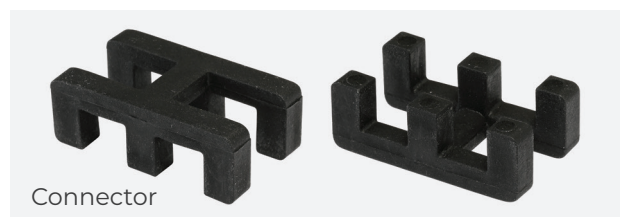

SafeGrip Elite

SafeGrip Elite is the ultimate multi-use slip resistant mat designed to withstand extensive foot traffic. SafeGrip Elite can be used in wet areas such as swimming pools, changing and various other sport and leisure facilities, along with industrial, construction and catering establishments where slip hazards exist. The strong, non-porous PVC with channelled underbars automatically self-drain even when faced with large amount of water, oil, grease, or chemicals. The mats embossed surface provides exceptional grip whilst the anti-microbial and anti-fungal additives ensures excellent hygiene. SafeGrip Elite also offers excellent sound absorption properties. Connector clips are available for side or end joining to create the perfect shape or fit.

Suitable for indoor and outdoor use

Code	Metric	Imperial	Thickness	Weight	Type	Colour
06-0333-1	60cm x 10m	2' x 33'	11mm	33kg	Roll	Black
06-0333-2	60cm x 10m	2' x 33'	11mm	33kg	Roll	Blue
06-0333-3	60cm x 10m	2' x 33'	11mm	33kg	Roll	Green
06-0333-4	60cm x 10m	2' x 33'	11mm	33kg	Roll	Grey

SafeGrip Elite

Code	Metric	Imperial	Thickness	Weight	Type	Colour
06-0333-5	60cm x 10m	2' x 33'	11mm	33kg	Roll	Red
06-0333-7	80cm x 10m	3' x 33'	11mm	44kg	Roll	Black
06-0333-8	80cm x 10m	3' x 33'	11mm	44kg	Roll	Blue
06-0333-9	80cm x 10m	3' x 33'	11mm	44kg	Roll	Green
06-0333-10	80cm x 10m	3' x 33'	11mm	44kg	Roll	Grey
06-0333-11	80cm x 10m	3' x 33'	11mm	44kg	Roll	Red
06-0333-13	100cm x 10m	3' x 33'	11mm	55kg	Roll	Black
06-0333-14	100cm x 10m	3' x 33'	11mm	55kg	Roll	Blue
06-0333-15	100cm x 10m	3' x 33'	11mm	55kg	Roll	Green
06-0333-16	100cm x 10m	3' x 33'	11mm	55kg	Roll	Grey
06-0333-17	100cm x 10m	3' x 33'	11mm	55kg	Roll	Red
06-0333-19	30mm x 20mm	1" x 1"	10mm	0.01kg	Connector	Black